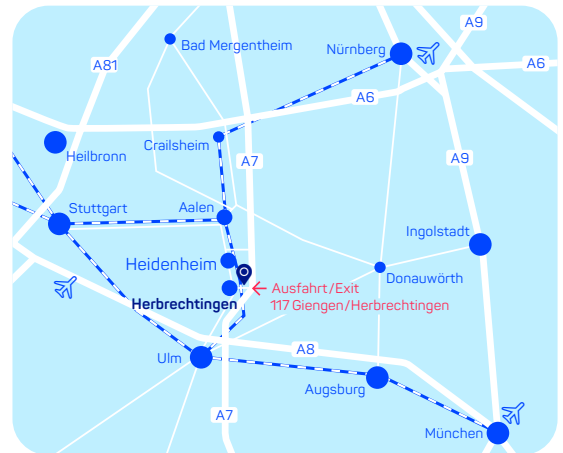

The way to us in Herbrechtingen

This map is meant to help you find your way to us in Herbrechtingen. We look forward to welcoming you on our premises and wish you a pleasant journey.

By car coming from the south

On the A7 motorway in the direction of Würzburg, take exit 117 Giengen / Herbrechtingen, then direction industrial park Vohenstein.

Coming from the north

On the A7 motorway in the direction of Ulm, take exit 117 Giengen / Herbrechtingen, then direction industrial park Vohenstein.

By train

Change trains at Ulm or Aalen, get off at train station Herbrechtingen. HARTMANN can be reached by taxi in just a few minutes.

- | | |
|---|--------------------------|
| 1 PAUL HARTMANN AG
Herbrechtingen plant | 6 Visitor Parking |
| 2 Visitor Parking | 7 Gate 1 |
| 3 Gate 2 | 8 Registration |
| 4 Deliveries | 9 Deliveries |
| 5 PAUL HARTMANN AG
Logistics Center South | 10 Dispatch |
| | 11 Train Station |

PAUL HARTMANN AG
Betrieb Herbrechtingen
Robert-Bosch-Straße 5
89542 Herbrechtingen
Germany

P +49 (0) 7324 957 0
F +49 (0) 7324 957 105

PAUL HARTMANN AG
Logistikzentrum Süd
Daimlerstraße 12
89542 Herbrechtingen
Germany