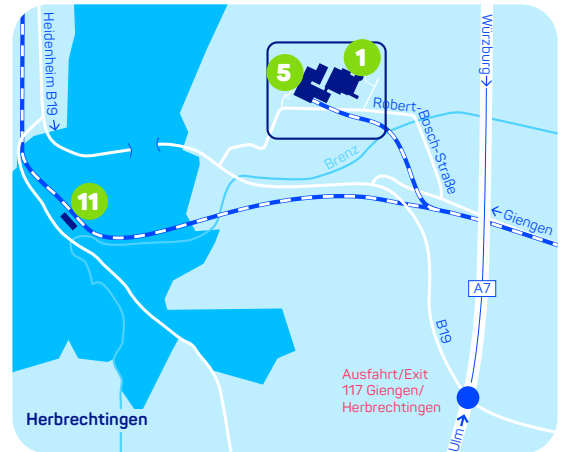

The way to us in Herbrechtingen

This map is meant to help you find your way to us in Herbrechtingen. We look forward to welcoming you on our premises and wish you a pleasant journey.

By car coming from the south

On the A7 motorway in the direction of Würzburg, take exit 117 Giengen / Herbrechtingen, then direction industrial park Vohenstein.

Coming from the north

On the A7 motorway in the direction of Ulm, take exit 117 Giengen / Herbrechtingen, then direction industrial park Vohenstein.

By train

Change trains at Ulm or Aalen, get off at train station Herbrechtingen. HARTMANN can be reached by taxi in just a few minutes.

- | | |
|---|--------------------------|
| 1 PAUL HARTMANN AG
Herbrechtingen plant | 6 Visitor Parking |
| 2 Visitor Parking | 7 Gate 1 |
| 3 Gate 2 | 8 Registration |
| 4 Deliveries | 9 Deliveries |
| 5 PAUL HARTMANN AG
Logistics Center South | 10 Dispatch |
| | 11 Train Station |