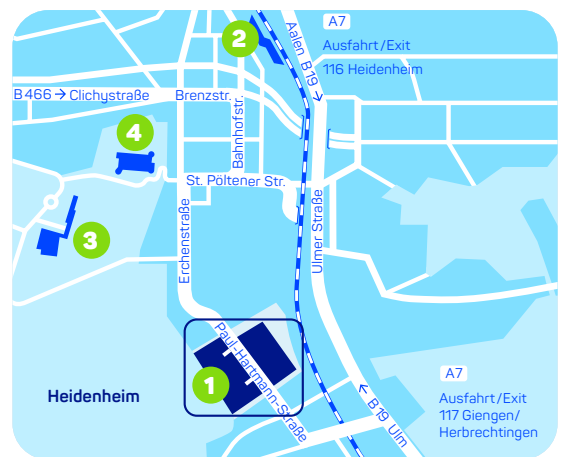

The way to us in Heidenheim

This map is meant to help you find your way to us in Heidenheim. We look forward to welcoming you on our premises and wish you a pleasant journey.

By car coming from the south

On the A7 motorway in the direction of Würzburg, take exit 117 Giengen / Herbrechtingen. Turn right in the direction of Herbrechtingen. Drive past our Herbrechtingen site, continue on main road B19 to Heidenheim.

Coming from the north

On the A7 motorway in the direction of Ulm, take exit 116 Heidenheim.

By train

Change trains at Ulm or Aalen, get off at train station Heidenheim. HARTMANN can be reached by taxi in just a few minutes.

- | | |
|--|-----------------------------------|
| 1 PAUL HARTMANN AG
Head Office | 6 Head Office
Reception |
| 2 Train Station | 7 Entrance MIC |
| 3 Congress Centrum | 8 Communication Center |
| 4 Hellenstein Castle | 9 FORUM |
| 5 Visitor Parking | 10 Gate West, Entrance |
| | 11 Gate East |